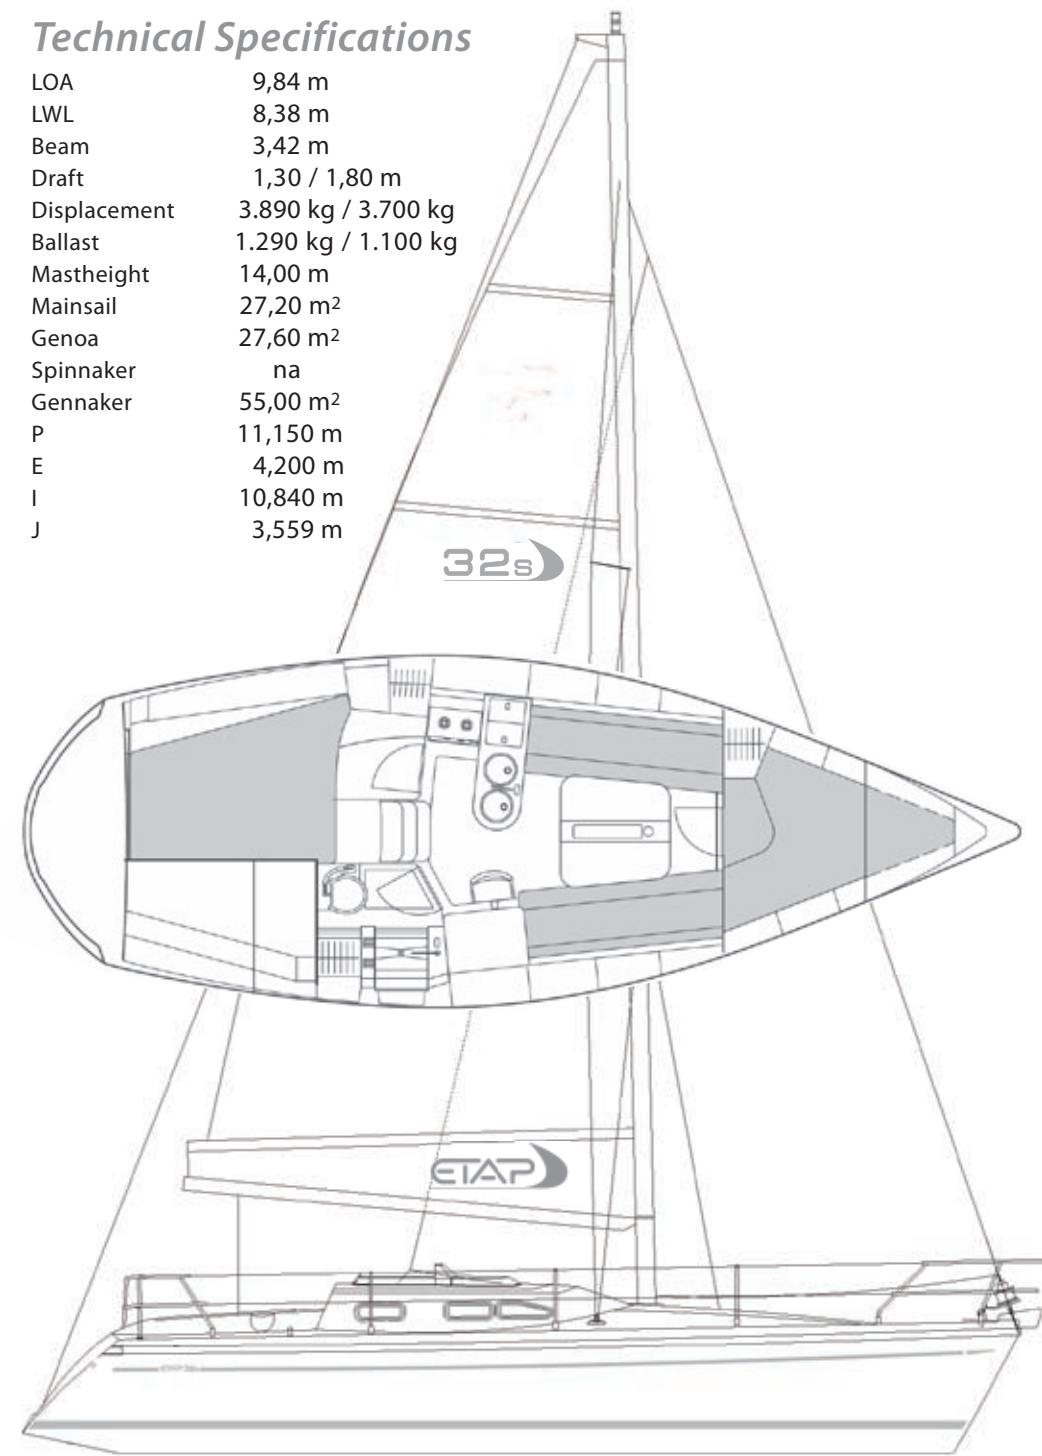

## Technical Specifications

LOA	9,84 m
LWL	8,38 m
Beam	3,42 m
Draft	1,30 / 1,80 m
Displacement	3.890 kg / 3.700 kg
Ballast	1.290 kg / 1.100 kg
Mastheight	14,00 m
Mainsail	27,20 m <sup>2</sup>
Genoa	27,60 m <sup>2</sup>
Spinnaker	na
Gennaker	55,00 m <sup>2</sup>
P	11,150 m
E	4,200 m
I	10,840 m
J	3,559 m

### *An ideal luxury yacht*

The new ETAP 32s is the ideal choice for many discerning sailing enthusiasts. Its tall 190 cm headroom at the companionway and the panoramic window combine to give this yacht a spacious, airy interior.